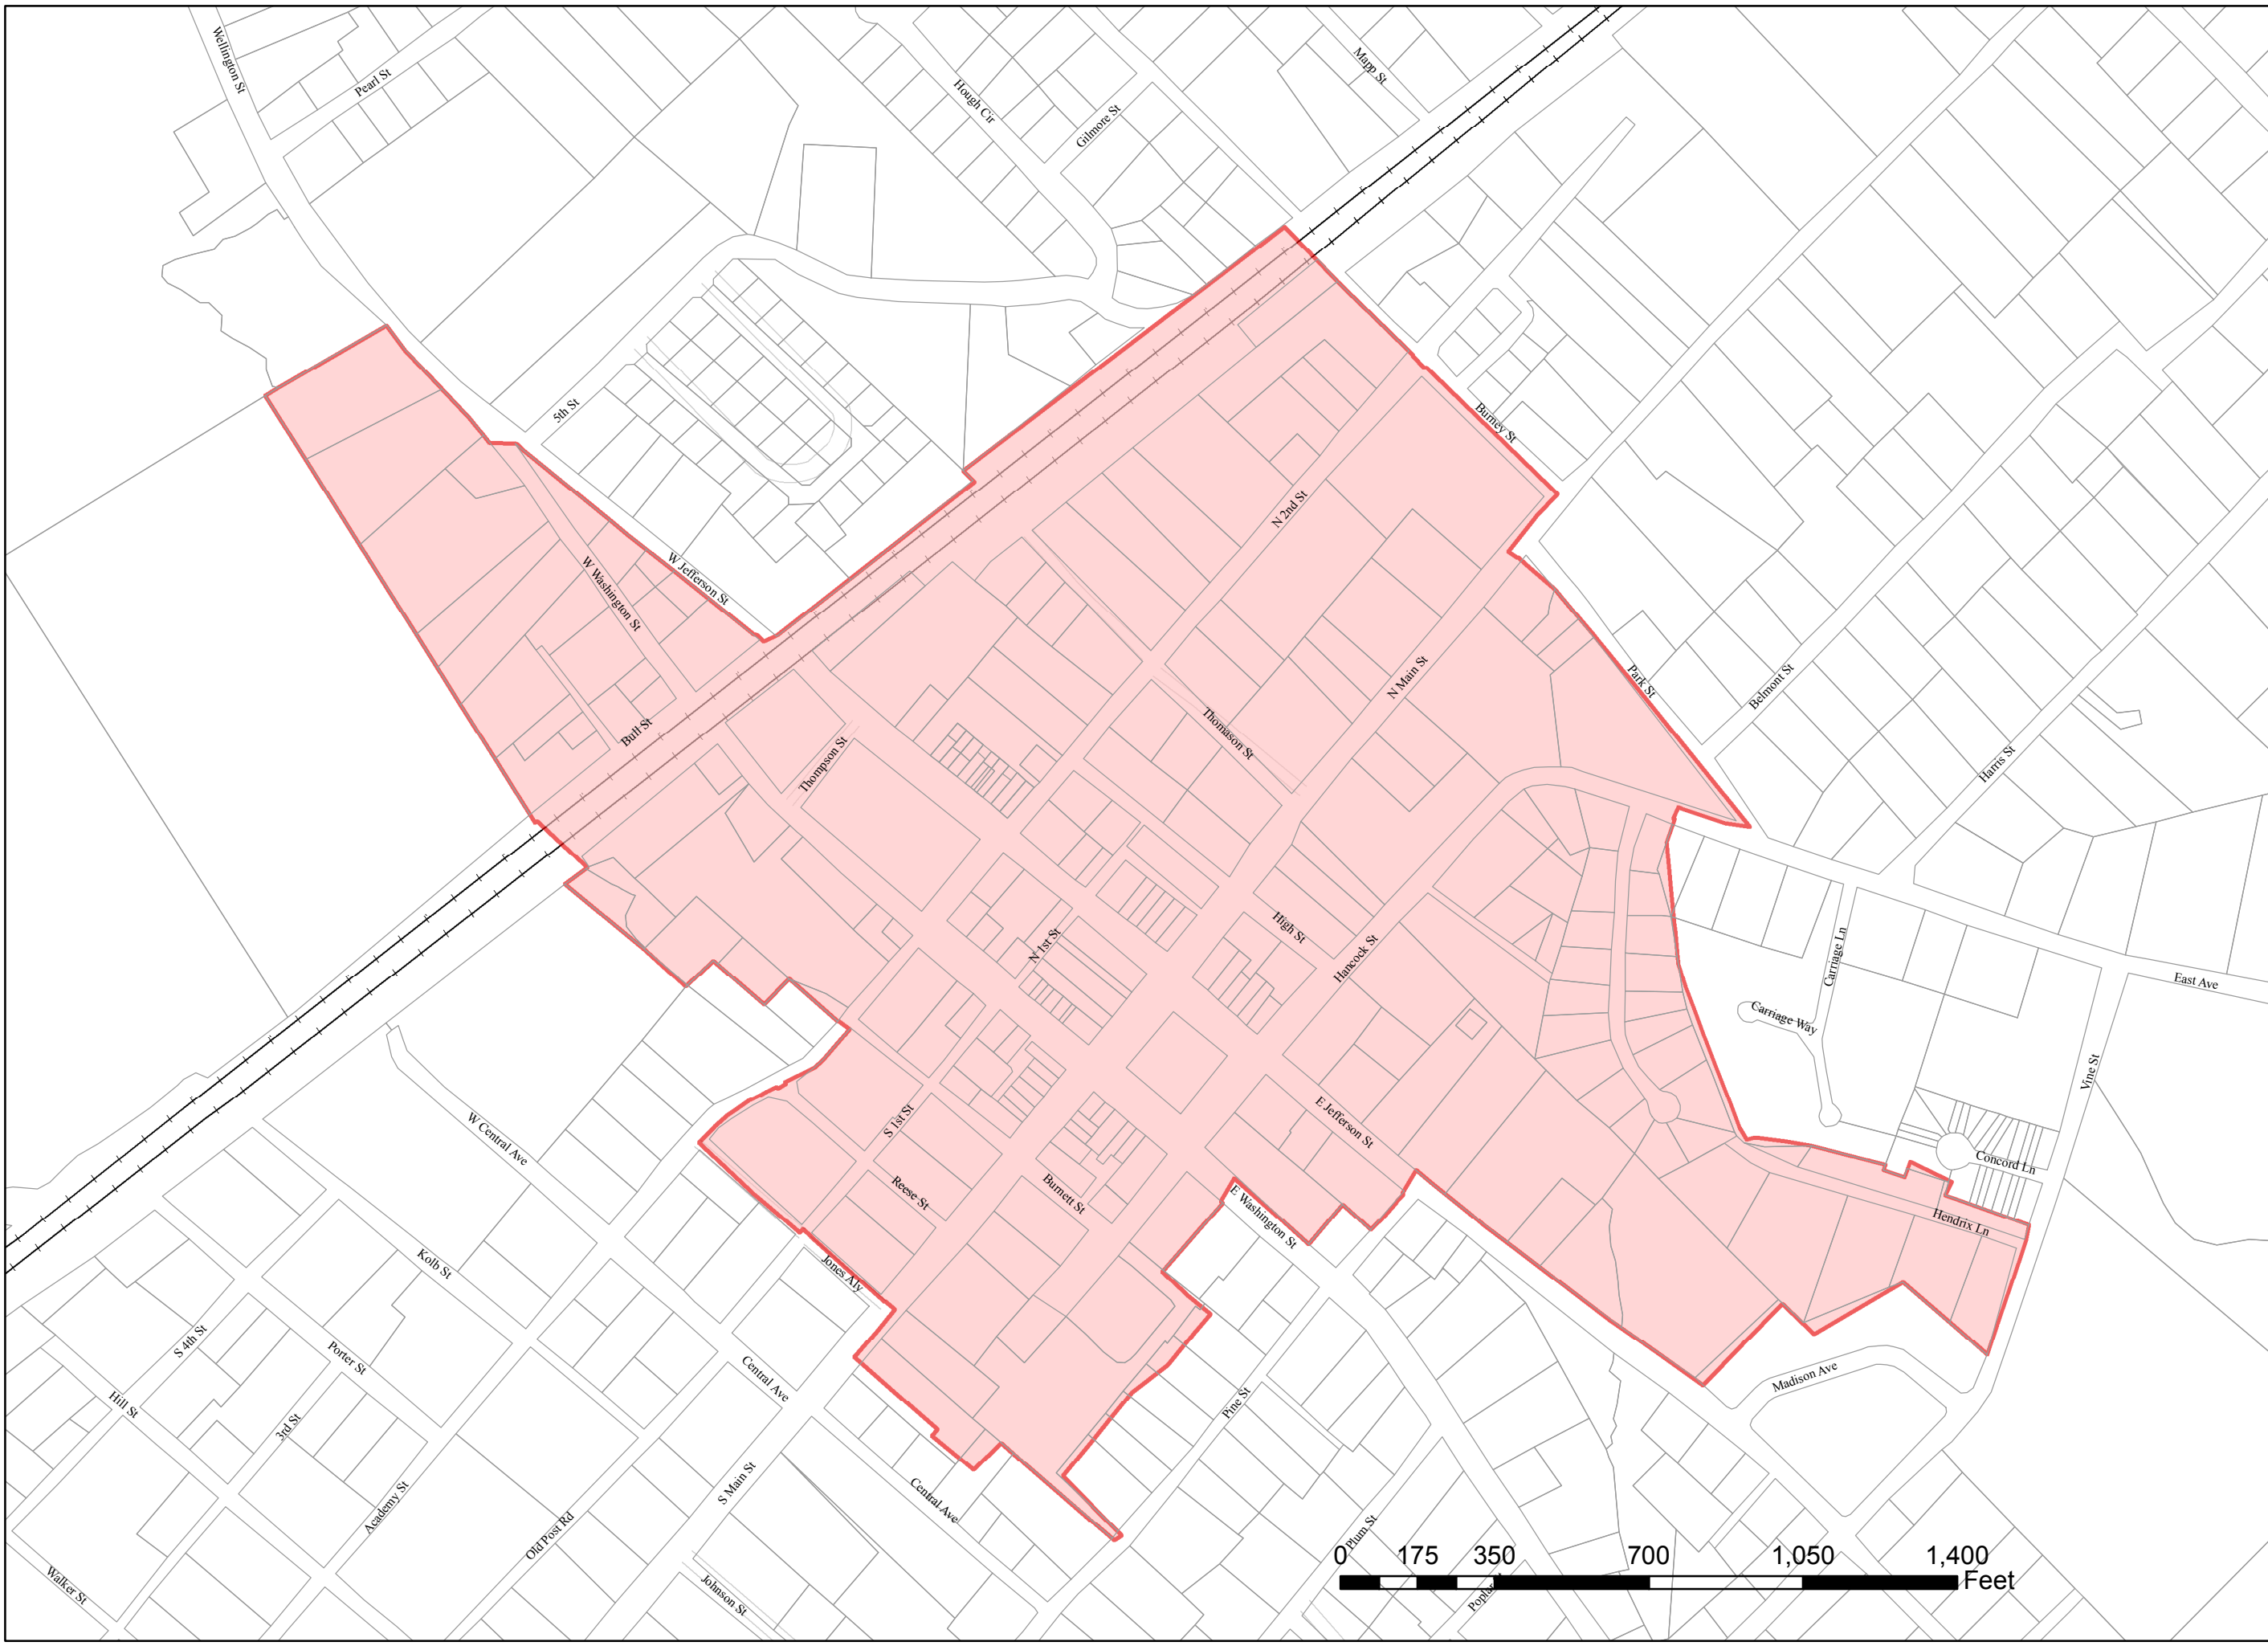

Legend

- Central Business Tax District
- Tax Parcels
- Railroads

Central Business Special Tax District

Produced 4/26/2012
by City of Madison Planning
Staff

Sarah Wibell,
Main Street Director
706-342-1251 x 1206
krobertson@madisonga.com